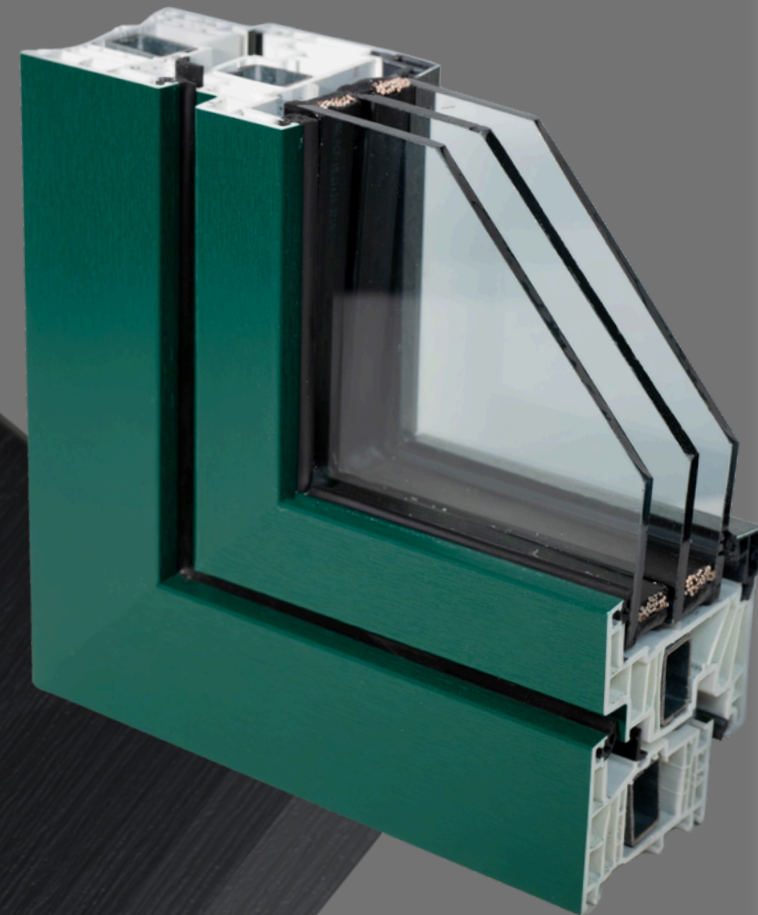

COLOUR CHART

UPVC SYSTEMS

COLOUR CHART

MALT OAK

TOFFE OAK

CONCRETE OAK

ALPINE OAK

**ANTHRACITE GREY
MATT**

JET BLACK

DARK BASALT

**BASALT GREY
MATT**

UMBRA GREY

WINDOW GREY

COLOUR CHART

WEISS GENARBT

CREMEWEISS

STEEL BLUE

WALNUT

GOLDEN OAK

COLOUR CHART

MOOREICHE 2

BRAUN GENARBT

ANTHRACITE GREY

BLACK VFL